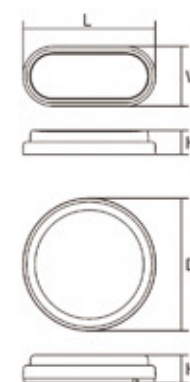

9025

Product Model

LED CEILING LAMP

3 CCT

CE CB RoHS UK CA

Model	Power	Lumen efficiency	CCT	Dimensions(mm)D×H
9025-7W	7W	100lm/w	Multi-CCT	φ160×70

9026

Product Model

LED CEILING LAMP

3 CCT

CE CB RoHS UK CA

Model	Power	Lumen efficiency	CCT	Dimensions(mm)D×H	Function Option
9026-SR	8W	90lm/w	3000K/4000K/600K	φ174×48	
9026-MR	12W	90lm/w	Multi-CCT	φ210×48	
9026-LR	8-18W	90lm/w	Multi-CCT	φ238×50	Sensor
9026-SE	8W	90lm/w	3000K/4000K/600K	200×99×40	
9026-ME	12W	90lm/w	3000K/4000K/600K	200×99×40	
9026-LE	8-15W	90lm/w	Multi-CCT	230×104×43	Sensor