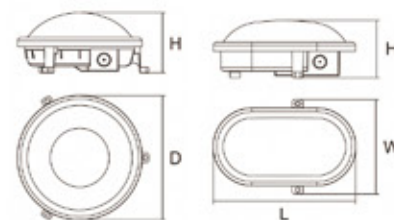

9031

Product Model