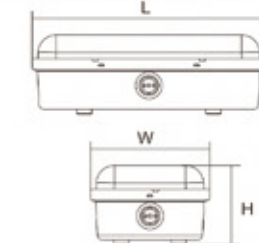

## LED CEILING LAMP

3 CCT

CE CB RoHS UK CA

Model	Power	Lumen efficiency	CCT	Dimensions(mm)D×H
9027	7W	100lm/w	Multi-CCT	265×115×91

CE CB RoHS UK CA

Model	Power	Lumen efficiency	CCT	Dimensions(mm)D×H	Function Option
9029	9W	100lm/w	Multi-CCT	245×125×84	Sensor