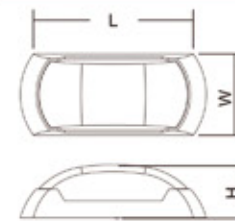

## LED CEILING LAMP

3 CCT

CE IEC RoHS UK CA

Model	Power	Lumen efficiency	CCT	Dimensions(mm)D×H	Function Option
9035	12-22W	100lm/w	Multi-CCT	φ320×78	Sensor, Emergency

CE CB RoHS UK CA

Model	Power	Lumen efficiency	CCT	Dimensions(mm)D×H	Function Option
9036	9-15W	100lm/w	Multi-CCT	240×105×71	Sensor