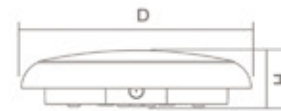

## LED CEILING LAMP

3 CCT

CE IEC RoHS UK CA

Model	Power	Lumen efficiency	CCT	Dimensions(mm)D×H	Function Option
9035	12-22W	100lm/w	Multi-CCT	φ320×78	Sensor, Emergency

CE CB RoHS UK CA

Model	Power	Lumen efficiency	CCT	Dimensions(mm)D×H	Function Option
9036	9-15W	100lm/w	Multi-CCT	240×105×71	Sensor