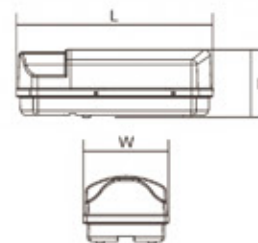

## LED CEILING LAMP

3 CCT

CE CB RoHS UK CA

Model	Power	Lumen efficiency	CCT	Dimensions(mm)D×H
9027	7W	100lm/w	Multi-CCT	265×115×91

CE CB RoHS UK CA

Model	Power	Lumen efficiency	CCT	Dimensions(mm)D×H	Function Option
9029	9W	100lm/w	Multi-CCT	245×125×84	Sensor