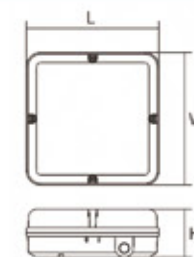

CE CB RoHS UK CA